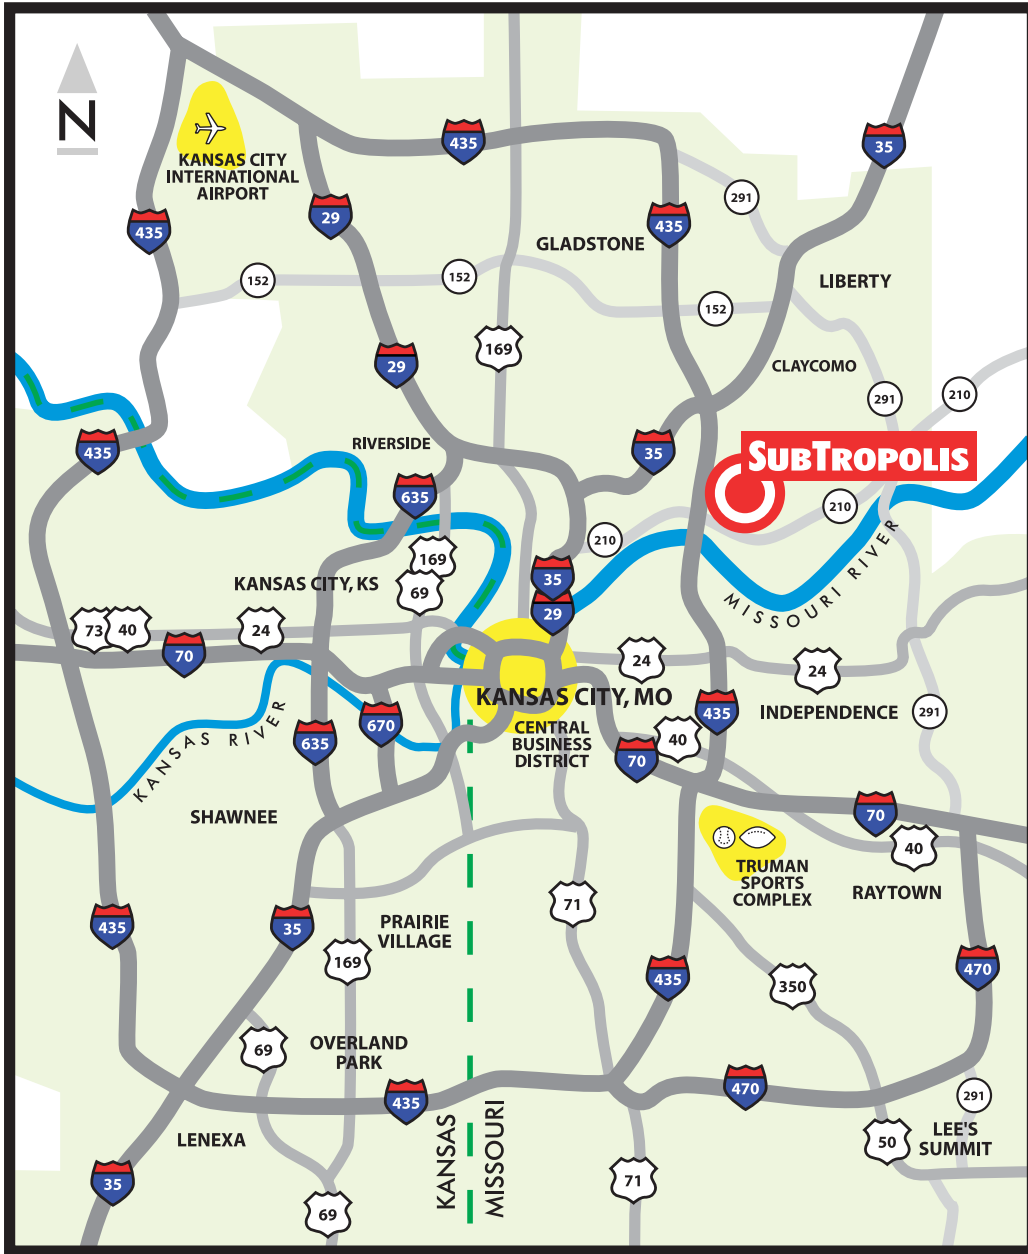

KANSAS CITY AREA MAP

DIRECTIONS TO SUBTROPOLIS

FROM DOWNTOWN KC:

1. I-35 N to MO Highway 210
2. MO Highway 210 E to Eldon Avenue/Ameristar Drive
3. Left on Eldon/Ameristar Drive
4. Left after railroad tracks
5. Right into 8300 NE Underground Drive entrance
6. Left at the first stop sign
7. Visitor parking is in front of Hunt Midwest's offices

FROM KCI AIRPORT:

1. I-435 E to MO Highway 210
2. MO Highway 210 E to Eldon Avenue/Ameristar Drive
3. Left on Eldon/Ameristar Drive
4. Left after railroad tracks
5. Right into 8300 NE Underground Drive entrance
6. Left at the first stop sign
7. Visitor parking is in front of Hunt Midwest's offices

FROM TRUMAN SPORTS COMPLEX:

1. I-435 N to MO Highway 210
2. MO Highway 210 E to Eldon Avenue/Ameristar Drive
3. Left on Eldon/Ameristar Drive
4. Left after railroad tracks
5. Right into 8300 NE Underground Drive entrance
6. Left at the first stop sign
7. Visitor parking is in front of Hunt Midwest's offices