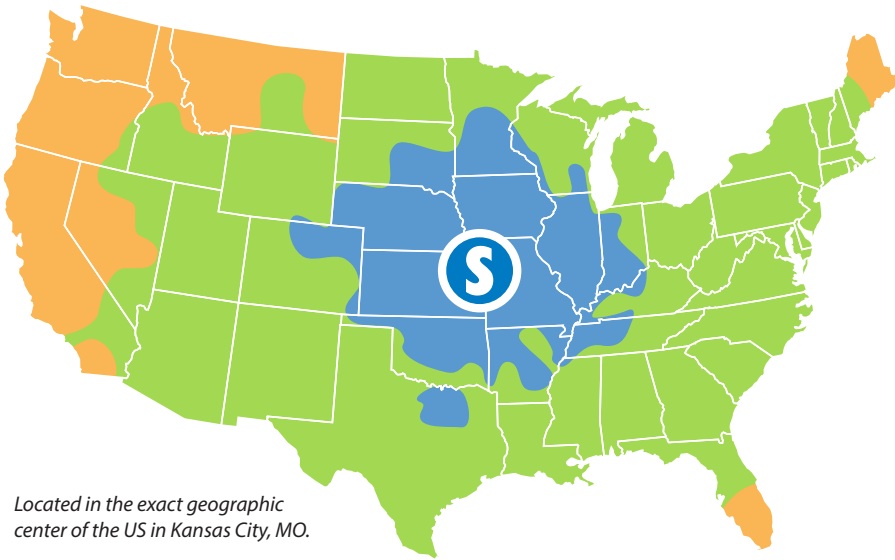

# SUBTROPOLIS<sup>®</sup>

eCOMMERCE CENTER

**UNMATCHED FLEXIBILITY FOR  
DISTRIBUTION/FULFILLMENT OPERATIONS**

**LOCATION, LOCATION, LOCATION**

- ➔ 2-DAY SHIPPING TO 90% OF THE US
- ➔ FIRST-STOP/LAST-STOP FOR FEDEX & UPS
- ➔ EXCELLENT ACCESS TO I-70 & I-35

**LOW UTILITY COSTS = 70% SAVINGS**

**ON-SITE SERVICES: 1GB ➔ 80GB FIBER**

*"An internal analysis revealed Kansas City as the most economical and efficient location for our central fulfillment center."*

CEO - E-Commerce Company

816-455-2500 | [SubTropolis.com](http://SubTropolis.com) |  **Hunt Midwest**

Located in the exact geographic center of the US in Kansas City, MO.

**Mark Mathes, CEO - Vanguard Packaging**

*"The logistics alone are impressive, but the potential to grow our footprint within the underground and the access to high-speed connectivity helped us make our final decision to move here."*